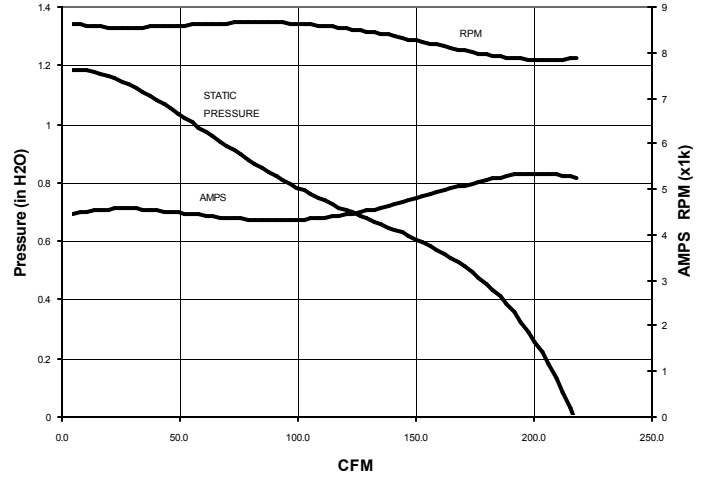

Performance at Nominal Voltage 12 VDC

Performance at Rated Voltage (113.3%) 13.6 VDC

4" Blower Model Series 277-4XXX 13.6 VDC