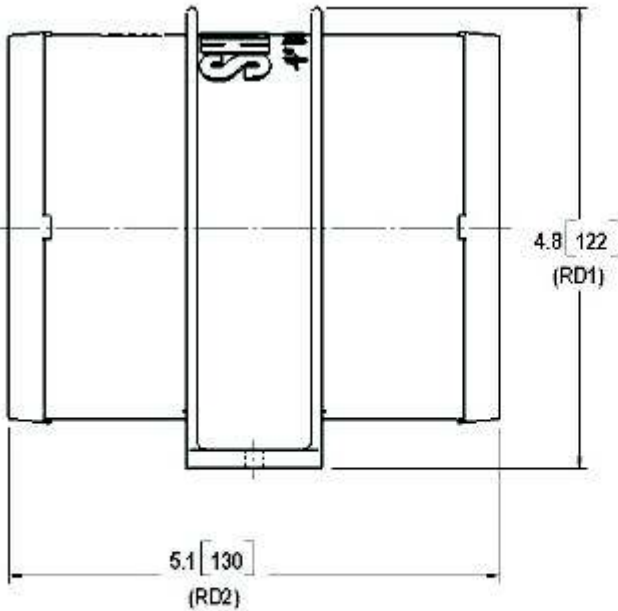

### SHIPPING

Net Weight: 0.87 Lb [0.39 Kg] each  
Carton Weight: 27 Lb [12.25 Kg]  
Blowers in carton: 24  
Carton Size: 24"L x 18 "W x 11"H [60.9 cm x 45.7 cm x 27.9 cm]

### RELATED DOCUMENTS

Catalog: MS-030-140  
Installation Manual: 911-723  
Maintenance: 911-723  
Applications Spec Guide: MS-020-005  
Warranty: SB-1050

Exploded View — Parts Kits Not Available

**Performance at Nominal Voltage 12 VDC**

**Performance at Rated Voltage (113.3%) 13.6 VDC**

**4" Blower Model Series 277-4XXX 12 VDC**

**4" Blower Model Series 277-4XXX 13.6 VDC**

**DIMENSIONS [mm]**

\*ISO Registered Facility

*SHURflo reserves the right to update specifications, prices, or make substitutions.*