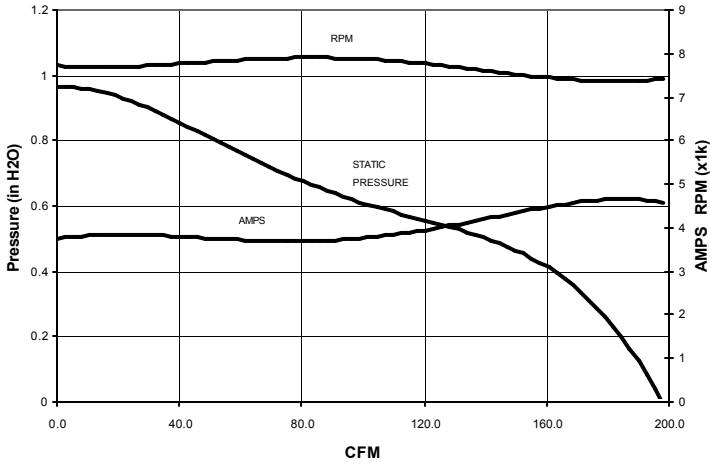

Performance at Nominal Voltage 12 VDC

Performance at Rated Voltage (113.3%) 13.6 VDC

4" Blower Model Series 277-4XXX 12 VDC