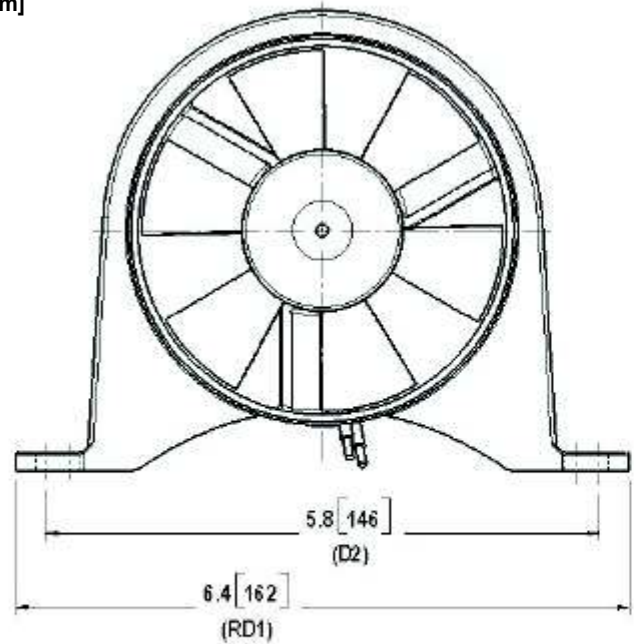

### RELATED DOCUMENTS

Catalog: MS-030-140  
Installation Manual: 911-723  
Maintenance: 911-723  
Applications Spec Guide: MS-020-005  
Warranty: SB-1050

Exploded View — Parts Kits Not Available

**Performance at Nominal Voltage 12 VDC**

**Performance at Rated Voltage (113.3%) 13.6 VDC**

**4" Blower Model Series 277-4XXX 12 VDC**

**4" Blower Model Series 277-4XXX 13.6 VDC**

**DIMENSIONS [mm]**

\*ISO Registered Facility

*SHURflo reserves the right to update specifications, prices, or make substitutions.*